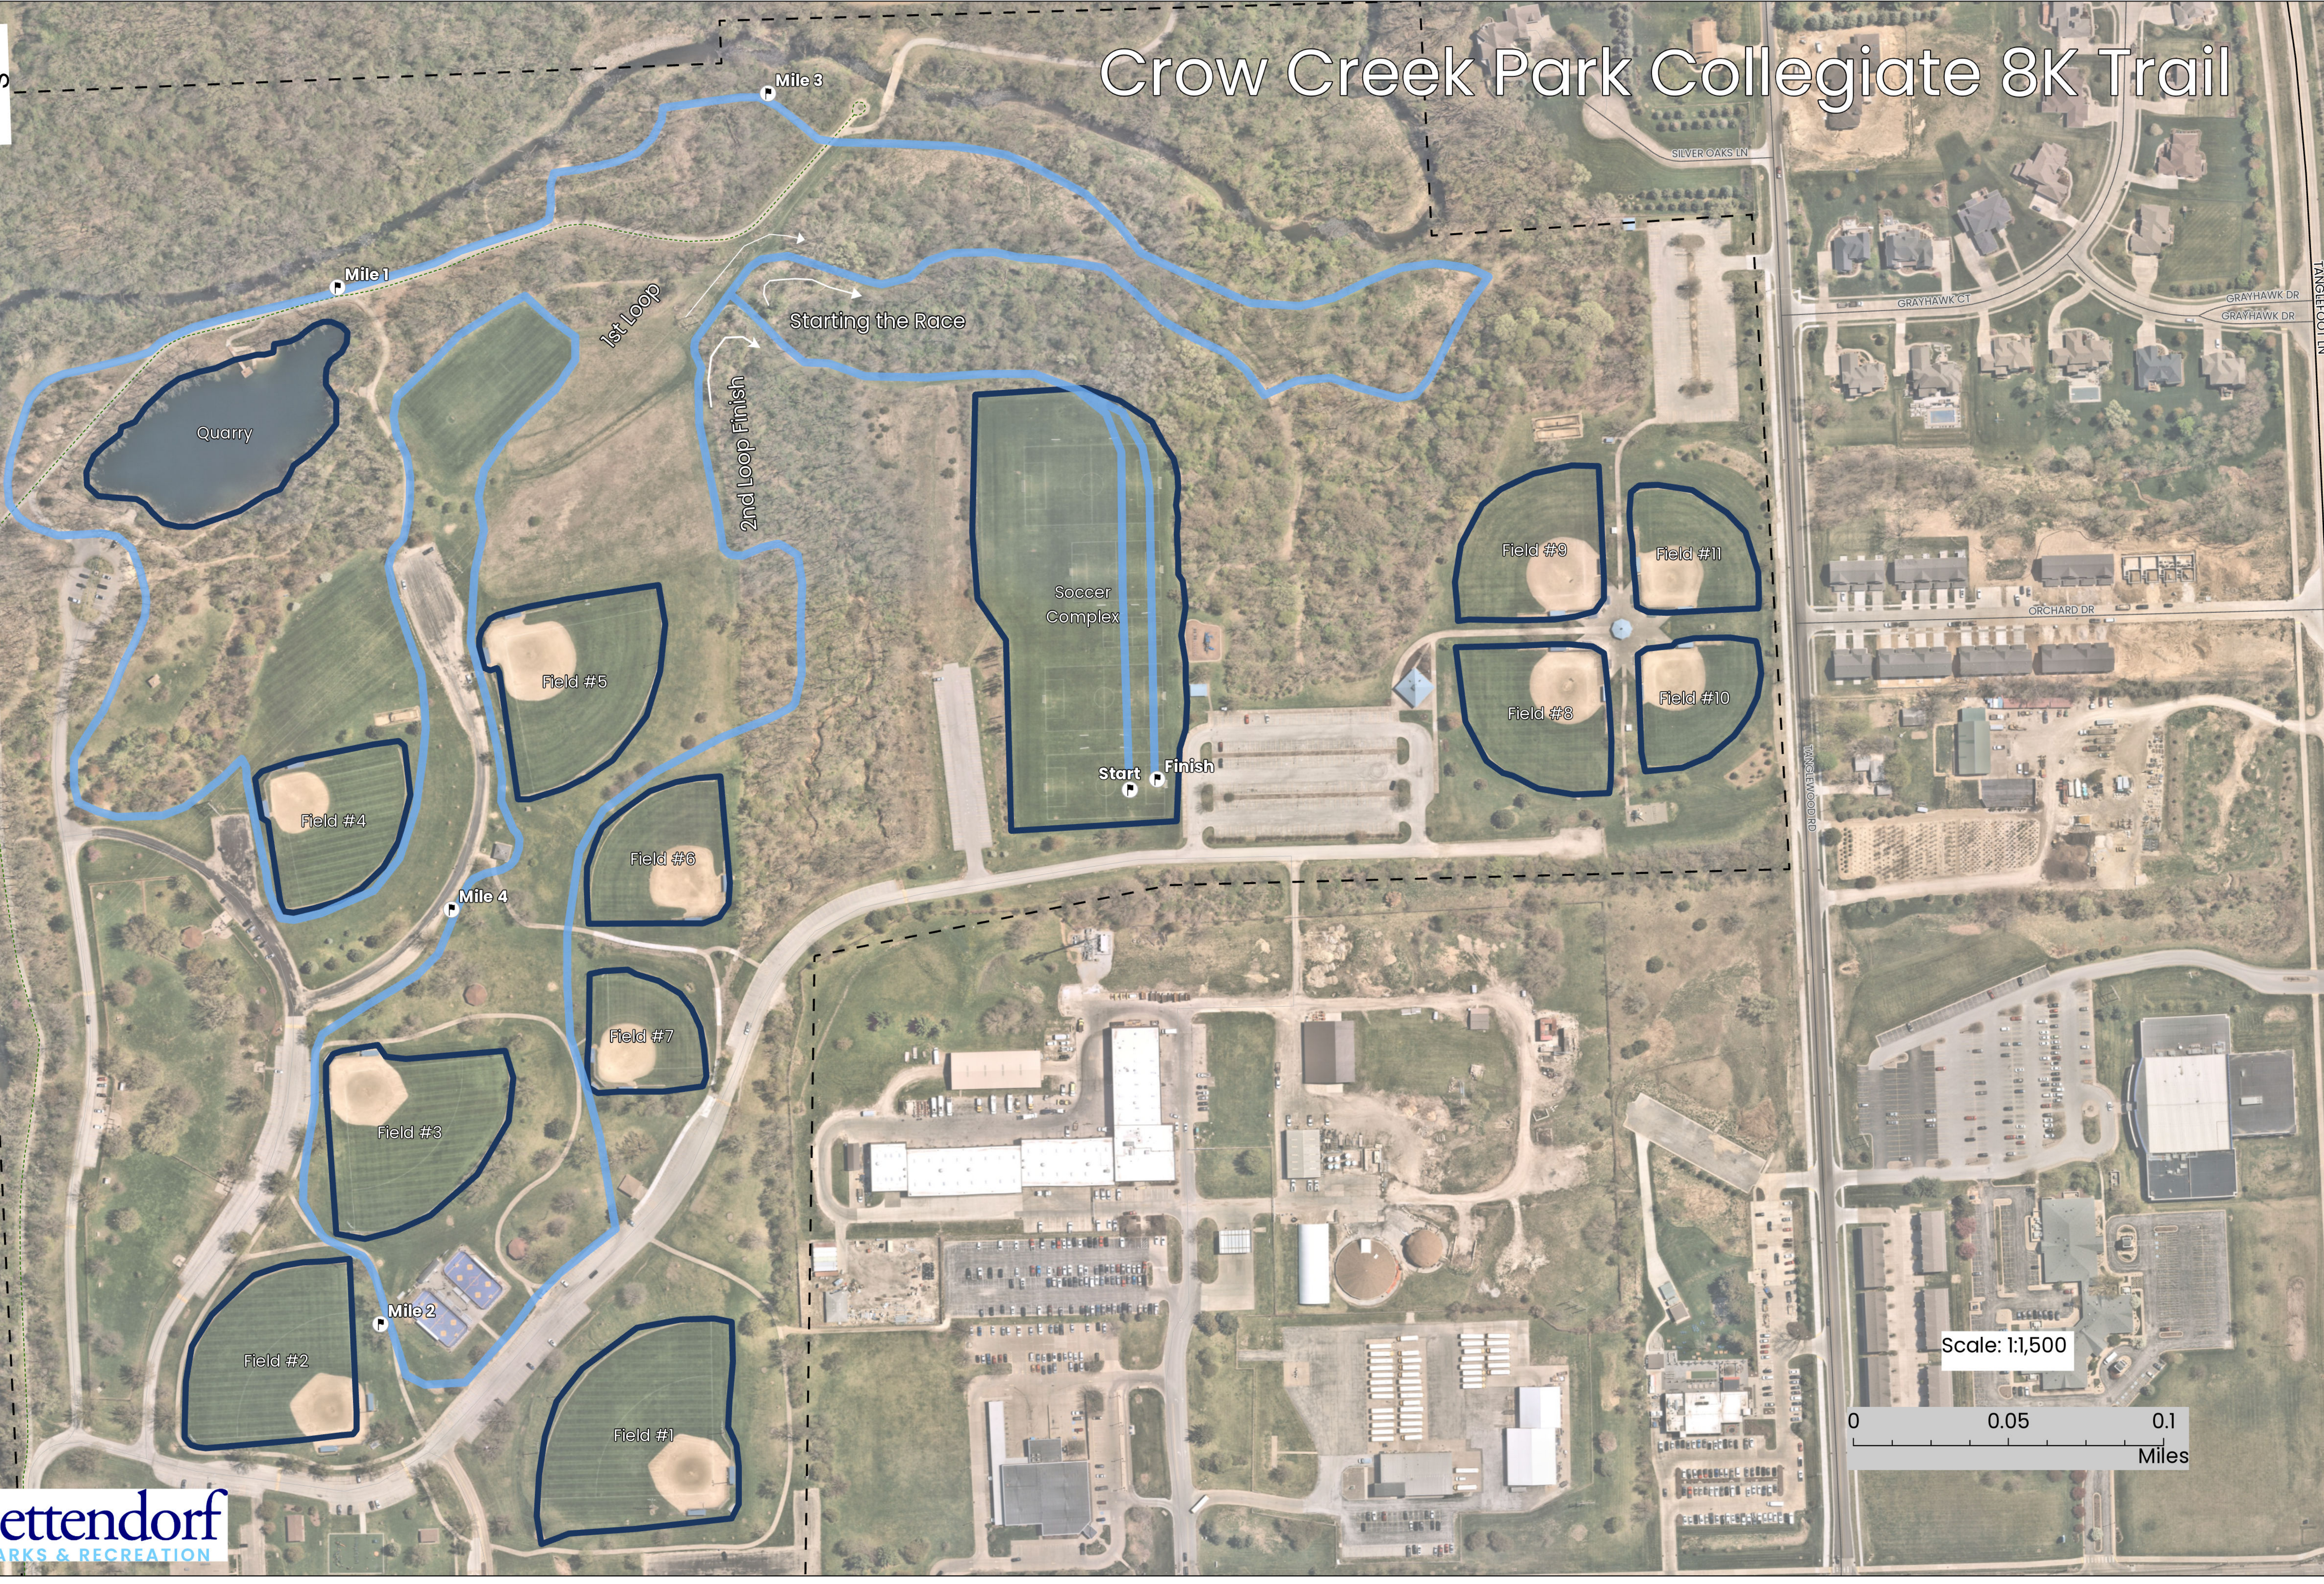

Crow Creek Park Collegiate 8K Trail

CROW CREEK PARK BIKE PATH

Starting the Race

2nd Loop Finish

1st Loop

Quarry

Soccer Complex

Start

Finish

Field #4

Field #5

Field #6

Field #3

Field #7

Field #2

Field #1

Field #9

Field #11

Field #8

Field #10

Mile 1

Mile 2

Mile 4

Mile 3

Scale: 1:1,500